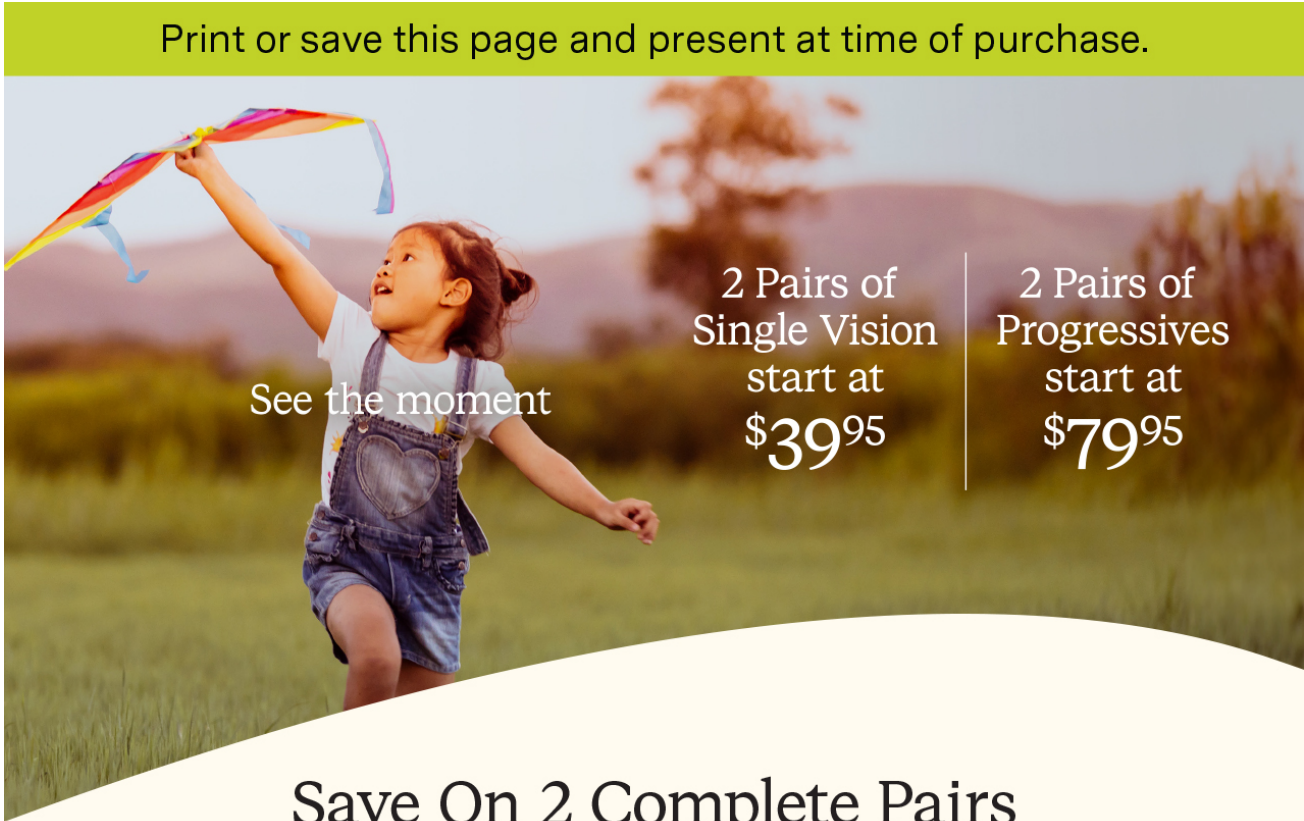

Print or save this page and present at time of purchase.

See the moment

2 Pairs of  
Single Vision  
start at  
**\$39<sup>95</sup>**

2 Pairs of  
Progressives  
start at  
**\$79<sup>95</sup>**

## Save On 2 Complete Pairs

Offer Includes:

2 Pairs Single Vision starting at \$39.95 | 2 Pairs Progressives starting at \$79.95  
Includes any \$19.95 Frame with Clear Plastic Lenses | Free 1-Year Frame Warranty